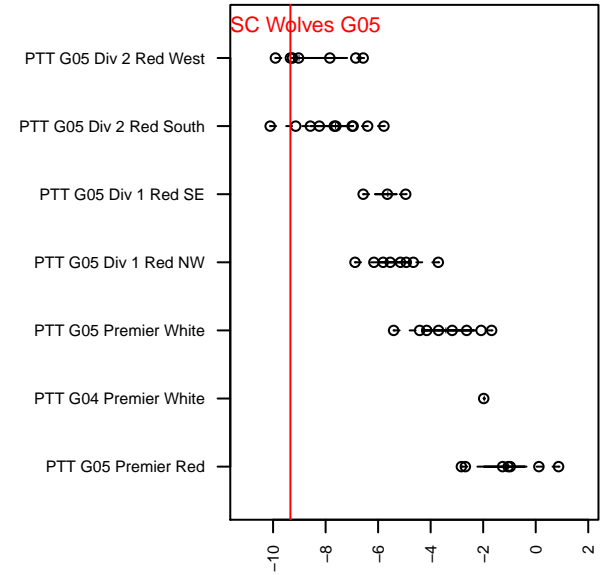

**attack and defense rating
relative to others at age
and all opponents in last 13 months**