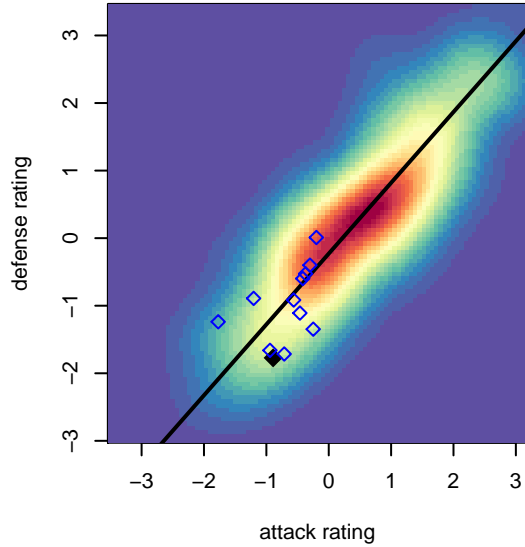

**attack and defense rating
relative to others at age
and all opponents in last 13 months**