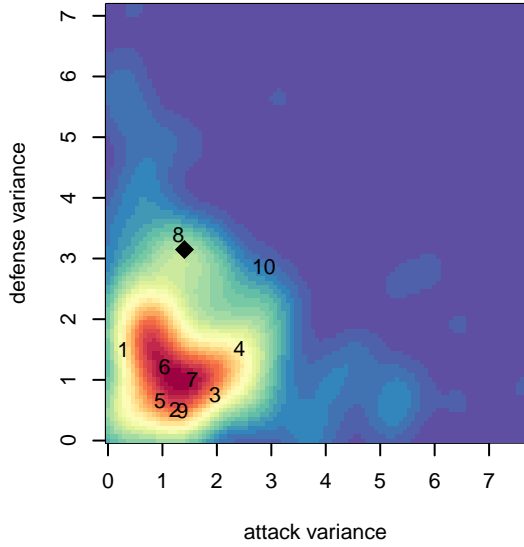

SESC Wolves G05

Southeast SC
 , OR
 G05 total strength=420
 attack=0.41 defense=0.17
 fall league = PTT G05 Div 2 Red West

alt names used:
 SESC 05G Wolves
 SESC 05G Wolves
 SESC 05 Wolves

Venues played:
 2017 Mt Hood Challenge U13 Bronze
 2017 PTT G05 Division 2 Red West
 2017 OYS Founders Cup G05

SESC Wolves G05
 Dots are actual minus expected GF (blue circles) and GA (red triangles).
 Blue line is smoothed change in attack strength. Red is smoothed change in defense strength.

**attack and defense variance (black dot)
relative to other teams
and top 10 in region**